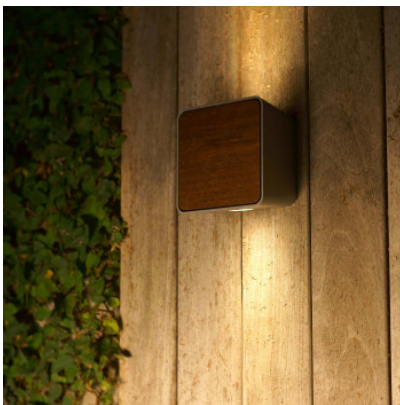

Marset Lab 2 2020

LED wall lamp Marset Lab 2 2020 of grey cast aluminium with front and inner side of metal or wood. Light emission in both directions. Non-dimmable. IP65 protection class.

graphite grey / brown	261,00 €-MSRP-275,00-€
MPN	A646-091+A646-022
Luminous flux (lm)	378

graphite grey / rust texture	261,00 €-MSRP-275,00-€
MPN	A646-091+A646-023
Luminous flux (lm)	378

graphite grey / white	261,00 €-MSRP-275,00-€
MPN	A646-091+A646-005
Luminous flux (lm)	378

graphite grey / dark iroko wood	294,00 €-MSRP-309,00-€
MPN	A646-091+A646-007
Luminous flux (lm)	378