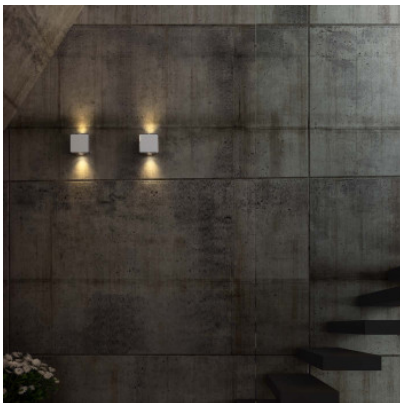

Marset Lab 2 2020

LED wall lamp Marset Lab 2 2020 of grey cast aluminium with front and inner side of metal or wood. Light emission in both directions. Non-dimmable. IP65 protection class.

graphite grey / brown	261,00 €-MSRP-275,00-€
MPN	A646-091+A646-022
Luminous flux (lm)	378

graphite grey / rust texture	261,00 €-MSRP-275,00-€
MPN	A646-091+A646-023
Luminous flux (lm)	378

graphite grey / white	261,00 €-MSRP-275,00-€
MPN	A646-091+A646-005
Luminous flux (lm)	378

graphite grey / dark iroko wood	294,00 €-MSRP-309,00-€
MPN	A646-091+A646-007
Luminous flux (lm)	378

01.05.2024 17:42:22

All prices shown include 19% VAT for deliveries to Deutschland excluding possible shipping costs.