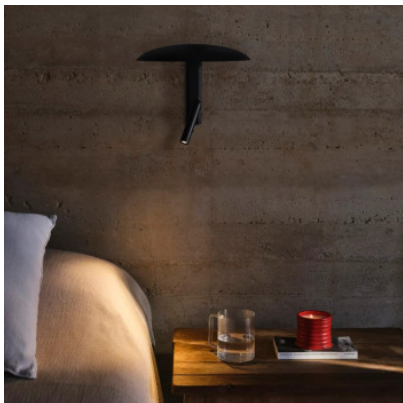

Marset Konoha

LED wall light Marset Konoha with steel structure, shade with white interior and 360° adjustable spot made of aluminum and transparent polycarbonate. On/off switch on the base.

black matt	401,00 € MSRP 422,00 €
MPN	A716-001-39-27K
EAN	8435516880990
Luminous flux (lm)	226.5
chalk	408,00 € MSRP 430,00 €
MPN	A716-001-35-27K
EAN	8435516878171
Luminous flux (lm)	226.5
moss grey	408,00 € MSRP 430,00 €
MPN	A716-001-45-27K
EAN	8435516878195
Luminous flux (lm)	226.5
terracotta	408,00 € MSRP 430,00 €
MPN	A716-001-41-27K
EAN	8435516878188
Luminous flux (lm)	226.5