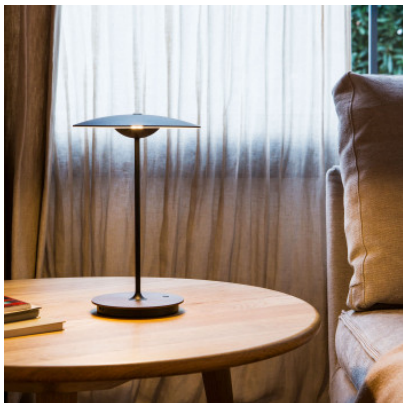

Marset Ginger 20 M

LED rechargeable light Marset Ginger 20 M with shade of laminated wood, structure and heat sink of aluminium. 3 levels dimmer on the base. Operating time approx. 5 h, loading time 10 h. USB-C loading cable.

white / oak	398,00 €-MSRP 419,00-€
MPN	A662-560
EAN	8435516856353
Luminous flux (lm)	395
white / wenge	398,00 €-MSRP 419,00-€
MPN	A662-561
EAN	8435516856360
Luminous flux (lm)	395
brushed brass	447,00 €-MSRP 471,00-€
MPN	A662-562
EAN	8435516856377
Luminous flux (lm)	395
white / brushed brass	463,00 €-MSRP 487,00-€
MPN	A662-563
EAN	8435516856384
Luminous flux (lm)	395