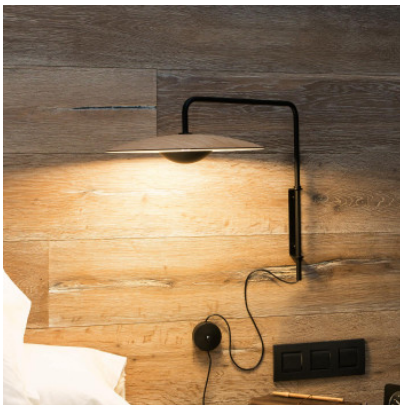

Marset Ginger 20 A

LED wall lamp Marset Ginger 20 A with lacquered metallic structure and shade of wood laminate. With cable and plug and dimmer on the cable.

oak	577,00 €-MSRP-607,00 €
MPN	A662-142
EAN	8435516828312
Luminous flux (lm)	463

wenge	577,00 €-MSRP-607,00 €
MPN	A662-143
EAN	8435516828329
Luminous flux (lm)	463

07.05.2024 18:49:30

All prices shown include 19% VAT for deliveries to Deutschland excluding possible shipping costs.

Lumen Lighting Nostraforma GmbH & Co KG
Bodenseestr. 129 | DE-81243 München
FON: +49 (0) 89 820 80 62 0 | FAX: +49 (0) 89 820 80 62 200
MAIL: nostraforma@nostraforma.com | WEB: www.nostraforma.com
BANK: Stadtparkasse München | BLZ: 701 500 00 | KTO: 907 228 290
IBAN: DE 85 7015 0000 0907 2282 90 | BIC: SSKMDEMM

UST-ID: DE 813 992 226
Registergericht München HRA 88136
Persönlich haftende Gesellschafter
Nostraforma Verwaltungs GmbH
Registergericht München HRA 175844
Geschäftsführer: Cerchi Alexander, Cerchi Patrick, Cerchi Manuel