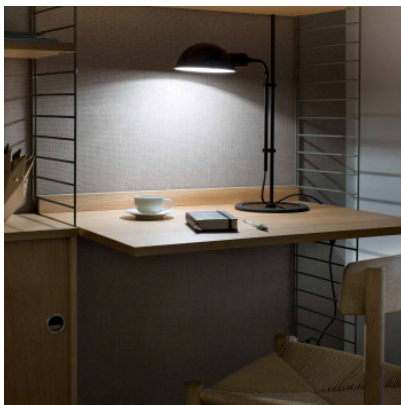

## Marset Funiculí S

Table lamp Marset Funiculí S with shade of lacquered aluminium, structure of lacquered iron and base with rubber edge. Height-adjustable, rotatable. For E14 lamp. Switch on the cable.