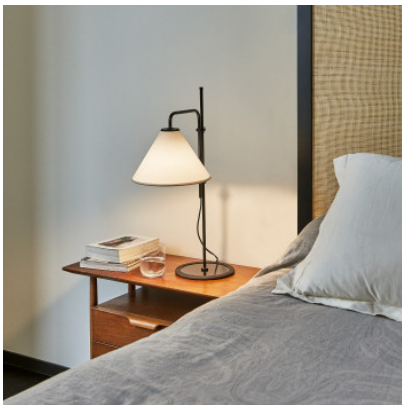

01.05.2024 9:18:46

All prices shown include 19% VAT for deliveries to Deutschland excluding possible shipping costs.

Lumen Lighting Nostraforma GmbH & Co KG
Bodenseestr. 129 | DE-81243 München
FON: +49 (0) 89 820 80 62 0 | FAX: +49 (0) 89 820 80 62 200
MAIL: nostraforma@nostraforma.com | WEB: www.nostraforma.com
BANK: Stadtparkasse München | BLZ: 701 500 00 | KTO: 907 228 290
IBAN: DE 85 7015 0000 0907 2282 90 | BIC: SSKMDEMM

UST-ID: DE 813 992 226
Registergericht München HRA 88136
Persönlich haftende Gesellschafter
Nostraforma Verwaltungs GmbH
Registergericht München HRA 175844
Geschäftsführer: Cerchi Alexander, Cerchi Patrick, Cerchi Manuel