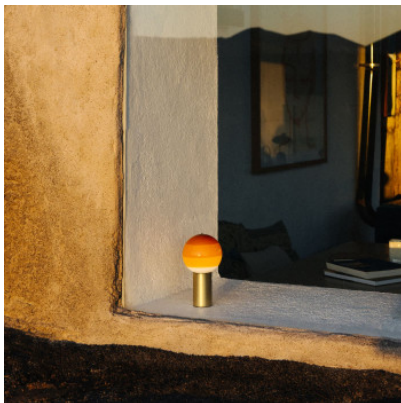

Marset Dipping Light Portable

LED rechargeable light Marset Dipping Light Portable with diffuser of lacquered, blown glass and base of metal. Operating time 5 h, loading time 10 h. 3 levels dimmer on the base. With USB-C loading cable.

brushed brass / amber	365,00 €-MSRP-384,00-€
MPN	A691-536
EAN	8435516856292
Luminous flux (lm)	216
brushed brass / blue	365,00 €-MSRP-384,00-€
MPN	A691-532
EAN	8435516856254
Luminous flux (lm)	216
brushed brass / green	365,00 €-MSRP-384,00-€
MPN	A691-534
EAN	8435516856278
Luminous flux (lm)	216
brushed brass / off-white	365,00 €-MSRP-384,00-€
MPN	A691-530
EAN	8435516856230
Luminous flux (lm)	216
brushed brass / pink	365,00 €-MSRP-384,00-€
MPN	A691-538
EAN	8435516856315
Luminous flux (lm)	216