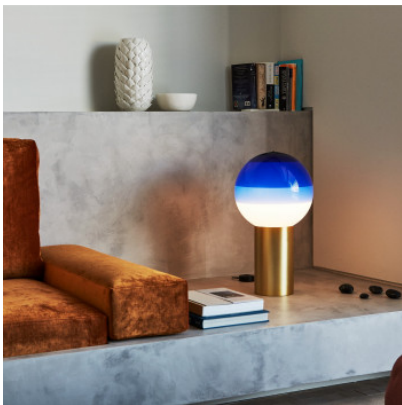

## Marset Dipping Light M

LED table lamp Marset Dipping Light M with diffuser of lacquered, blown glass and base of metal. Continuously dimmable. With dimmer on the cable.

brushed brass / amber	1.357,00 € <del>MSRP 1.428,00 €</del>
MPN	A691-010
Luminous flux (lm)	765
brushed brass / blue	1.357,00 € <del>MSRP 1.428,00 €</del>
MPN	A691-008
Luminous flux (lm)	765
brushed brass / green	1.357,00 € <del>MSRP 1.428,00 €</del>
MPN	A691-009
Luminous flux (lm)	765
brushed brass / off-white	1.357,00 € <del>MSRP 1.428,00 €</del>
MPN	A691-007
Luminous flux (lm)	765
brushed brass / pink	1.357,00 € <del>MSRP 1.428,00 €</del>
MPN	A691-011
Luminous flux (lm)	765
graphite grey / amber	1.357,00 € <del>MSRP 1.428,00 €</del>
MPN	A691-081
Luminous flux (lm)	765
graphite grey / blue	1.357,00 € <del>MSRP 1.428,00 €</del>
MPN	A691-079
Luminous flux (lm)	765
graphite grey / green	1.357,00 € <del>MSRP 1.428,00 €</del>
MPN	A691-080
Luminous flux (lm)	765
graphite grey / off-white	1.357,00 € <del>MSRP 1.428,00 €</del>
MPN	A691-078
Luminous flux (lm)	765
graphite grey / pink	1.357,00 € <del>MSRP 1.428,00 €</del>
MPN	A691-082
Luminous flux (lm)	765

Bulbs  
Dimensions

8.6W LED, 765 lm, 2700K, CRI 90.  
Total height 54 cm, diffuser diameter 30 cm,  
base diameter 15 cm, cable length 175 cm.

29.04.2024 6:37:07

All prices shown include 19% VAT for deliveries to Deutschland excluding possible shipping costs.