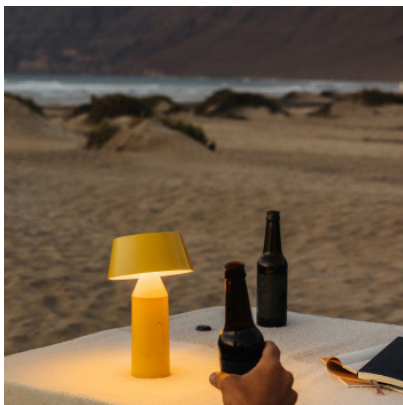

Marset Bicoca

LED rechargeable light Marset Biboca of polycarbonate with tiltable shade. Operating time approx. 5 h, loading time approx. 10 h. Touch dimmer with 3 levels on the base. Including USB-C loading cable.