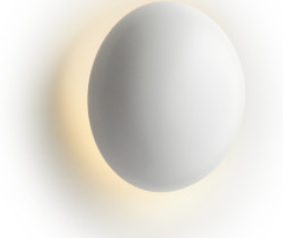

Marset Babila 28

LED wall lamp Marset Babila 28 with convex reflector of polished stainless steel or lacquered aluminium. Indirect illumination. Protection index IP65. Phase-cut dimmable.

| | |
|--------------------|------------------------|
| white | 454,00 €-MSRP 478,00 € |
| MPN | A706-004-35 |
| EAN | 8435516868608 |
| Luminous flux (lm) | 571 |

| | |
|--------------------|------------------------|
| brown | 513,00 €-MSRP 540,00 € |
| MPN | A706-004-47 |
| EAN | 8435516868615 |
| Luminous flux (lm) | 571 |

| | |
|--------------------------|------------------------|
| polished stainless steel | 664,00 €-MSRP 699,00 € |
| MPN | A706-002 |
| EAN | 8435516868554 |
| Luminous flux (lm) | 571 |