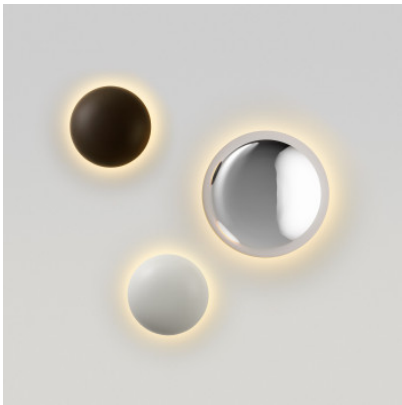

Marset Babila 28

LED wall lamp Marset Babila 28 with convex reflector of polished stainless steel or lacquered aluminium. Indirect illumination. Protection index IP65. Phase-cut dimmable.

| | |
|--------------------|------------------------|
| white | 454,00 €-MSRP 478,00 € |
| MPN | A706-004-35 |
| EAN | 8435516868608 |
| Luminous flux (lm) | 571 |

| | |
|--------------------|------------------------|
| brown | 513,00 €-MSRP 540,00 € |
| MPN | A706-004-47 |
| EAN | 8435516868615 |
| Luminous flux (lm) | 571 |

| | |
|--------------------------|------------------------|
| polished stainless steel | 664,00 €-MSRP 699,00 € |
| MPN | A706-002 |
| EAN | 8435516868554 |
| Luminous flux (lm) | 571 |