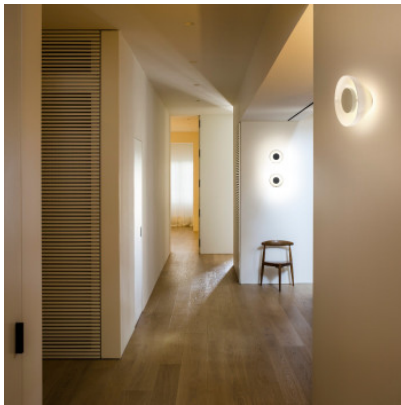

## Marset Aura On/Off

LED wall lamp Marset Aura with shade of dyed blown glass, heat sink of aluminium and structure of polycarbonate. On/off.

transparent	329,00 €-MSRP-346,00-€
MPN	A676-030-50-27K
EAN	8435516884318
Luminous flux (lm)	1150
copper	335,00 €-MSRP-353,00-€
MPN	A676-030-55-27K
EAN	8435516884349
Luminous flux (lm)	1150
fumé	335,00 €-MSRP-353,00-€
MPN	A676-030-53-27K
EAN	8435516884332
Luminous flux (lm)	1150
opaline	335,00 €-MSRP-353,00-€
MPN	A676-030-51-27K
EAN	8435516884325
Luminous flux (lm)	1150