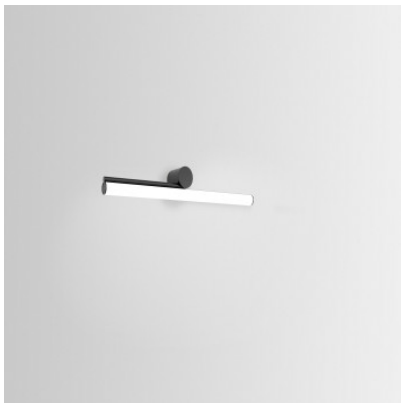

## Marset Ambrosia A 60 Left

LED wall lamp Marset Ambrosia A 60 Left with tubular methacrylate diffuser and metallic structure with left arranged arm. Inclusive power supply for recessed installation in the wall, phase-cut dimmable.

|   |  |
|---|--|
| black, 2700K<br>MPN<br>Luminous flux (lm)     | 617,00 €-MSRP-649,00-€<br>A704-015-16-27K+968-223-23<br>1014 |
| black, 3000K<br>MPN<br>Luminous flux (lm)     | 617,00 €-MSRP-649,00-€<br>A704-015-16-30K+968-223-23<br>1028 |
| matt gold, 2700K<br>MPN<br>Luminous flux (lm) | 617,00 €-MSRP-649,00-€<br>A704-015-15-27K+968-223-23<br>1014 |
| matt gold, 3000K<br>MPN<br>Luminous flux (lm) | 617,00 €-MSRP-649,00-€<br>A704-015-15-30K+968-223-23<br>1028 |
| black, 2200K<br>MPN<br>Luminous flux (lm)     | 624,00 €-MSRP-657,00-€<br>A704-015-16-22K+968-223-23<br>1058 |
| matt gold, 2200K<br>MPN<br>Luminous flux (lm) | 624,00 €-MSRP-657,00-€<br>A704-015-15-22K+968-223-23<br>1058 |

Dimensions

Arm length 30 cm.

29.04.2024 1:27:11

All prices shown include 19% VAT for deliveries to Deutschland excluding possible shipping costs.