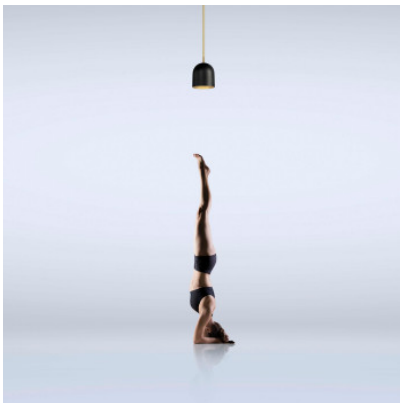

## Marchetti Dome S

The Dome S LED suspension by Marchetti provides direct illumination. The dome-shaped diffuser with glass lens is suspended on a stem in brass. Of lacquered stainless steel.

black	319,00 €-MSRP-357,00-€
MPN	055.054.01.35
white	319,00 €-MSRP-357,00-€
MPN	055.054.01.24

Bulbs 8W 220V LED, 3000K, 790 lm.  
 Dimensions Shade diameter 12 cm, shade height 17 cm, total height 95 cm.

29.04.2024 14:27:10

All prices shown include 19% VAT for deliveries to Deutschland excluding possible shipping costs.