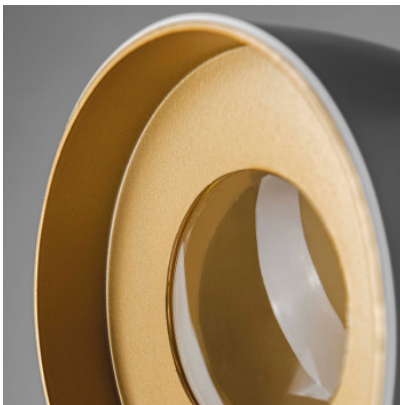

Marchetti Dome LPG

The Dome LPG LED table lamp by Marchetti provides a directable LED light. The dome-shaped shade is equipped with a glass lens. The stem is bent to the front. Of stainless steel.

black	449,00 € MSRP 532,00 €
MPN	053.054.01.35
white	449,00 € MSRP 532,00 €
MPN	053.054.01.24

Bulbs	8W 220V LED, 3000K, 790 lm.
Dimensions	Height 50 cm, base diameter 20 cm, shade diameter 12 cm, shade height 17 cm.

28.04.2024 18:02:42

All prices shown include 19% VAT for deliveries to Deutschland excluding possible shipping costs.