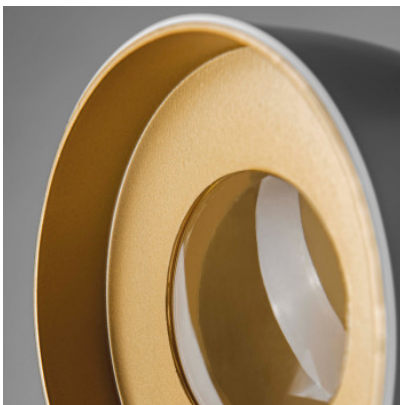

Marchetti Dome LP

The small Dome LP LED table lamp by Marchetti has a directable, dome-shaped shade and a vertical structure. Of stainless steel with integrated LEDs and a glass lens in the shade.

black	409,00 € MSRP 483,00 €
MPN	052.054.01.35
white	409,00 € MSRP 483,00 €
MPN	052.054.01.24

Bulbs 8W 220V LED, 3000K, 790 lm.
 Dimensions Height 37.5 cm, base diameter 16 cm, shade diameter 12 cm, shade height 12 cm.

28.04.2024 19:26:13

All prices shown include 19% VAT for deliveries to Deutschland excluding possible shipping costs.