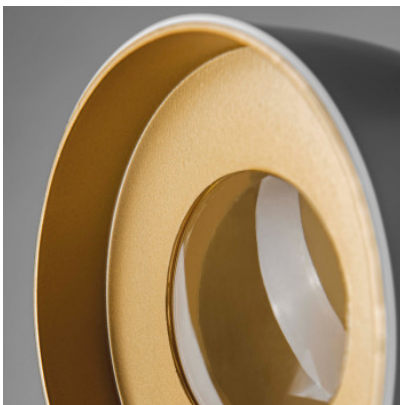

Marchetti Dome AP

The Dome AP LED wall lamp by Marchetti is composed of a straight structure and a dome-shaped diffuser with integrated LEDs and glass lenses. Of stainless steel and glass. Directable illumination.

black	329,00 €-MSRP-387,00-€
MPN	056.054.02.35
white	329,00 €-MSRP-387,00-€
MPN	056.054.02.24

Bulbs	8W 220V LED, 3000K, 790 lm.
Dimensions	Shade diameter, shade length 12 cm, depth 16 cm, height 35 cm.