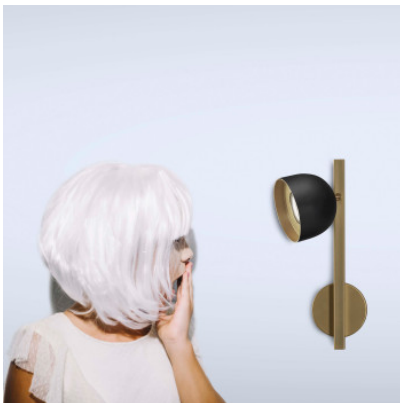

Marchetti Dome AP

The Dome AP LED wall lamp by Marchetti is composed of a straight structure and a dome-shaped diffuser with integrated LEDs and glass lenses. Of stainless steel and glass. Directable illumination.

black	329,00 €-MSRP-387,00-€
MPN	056.054.02.35
white	329,00 €-MSRP-387,00-€
MPN	056.054.02.24

Bulbs	8W 220V LED, 3000K, 790 lm.
Dimensions	Shade diameter, shade length 12 cm, depth 16 cm, height 35 cm.