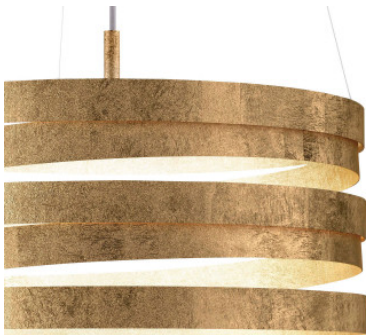

Marchetti Band S 50 LED

The Band S50 LED suspension by Marchetti has a cylindrical diffuser, made of slender, metallic strips, featuring lateral apertures through which the light passes.

black MPN	859,00 € MSRP 1.006,00 € 055.340.25.35
white MPN	859,00 € MSRP 1.006,00 € 055.340.25.24
gold leaf MPN	999,00 € MSRP 1.180,00 € 055.340.25.20
silver leaf MPN	999,00 € MSRP 1.180,00 € 055.340.25.21
black / gold leaf MPN	1.139,00 € MSRP 1.341,00 € 055.340.25.3520
white / gold leaf MPN	1.139,00 € MSRP 1.341,00 € 055.340.25.2420
white / silver leaf MPN	1.139,00 € MSRP 1.341,00 € 055.340.25.2421

Bulbs 35W LED, 3000K, 2900 lm, CRI 90.
Dimensions Diameter 50 cm. height 30 cm, total height with suspension max. 150 cm,

28.04.2024 15:09:41

All prices shown include 19% VAT for deliveries to Deutschland excluding possible shipping costs.