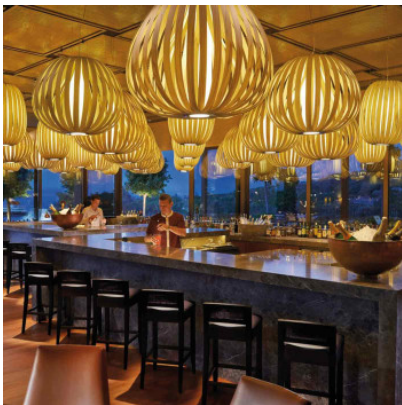

LZF Lamps Poppy Medium Suspension

Suspension LZF Poppy SM with lamellae of wood veneer. Diffuse lighting. Ceiling rose in matt nickel. For E27 lamps. Phase-cut dimmable.

| | |
|-----------------------|---|
| grey MPN | 1.019,00 € MSRP 1.142,00 € POPY SM 29 |
| ivory white MPN | 1.019,00 € MSRP 1.142,00 € POPY SM 20 |
| natural beech MPN | 1.019,00 € MSRP 1.142,00 € POPY SM 22 |
| natural cherry MPN | 1.019,00 € MSRP 1.142,00 € POPY SM 21 |