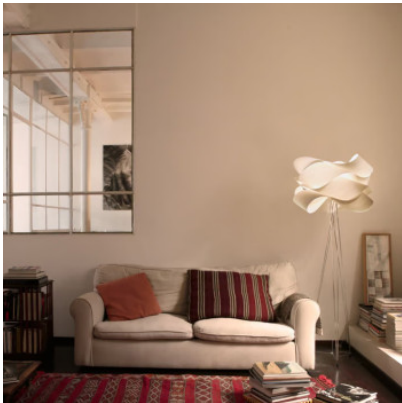

LZF Lamps Link Floor

Floor lamp LZF Link P with shades made of wood veneer and metal structure. Diffuse light distribution. For E27 bulbs. With dimmer on the cable.

grey MPN	1.333,00 € LK P 29
ivory white MPN	1.333,00 € LK P 20
natural beech MPN	1.333,00 € LK P 22
natural cherry MPN	1.333,00 € LK P 21