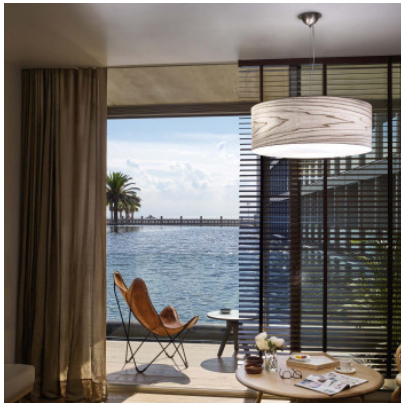

LZF Lamps Gea Large Suspension

Suspension LZF Gea SG with shade of wood veneer and lower diffuser of satined acrylic glass. Direct light distribution and diffuse illumination. Ceiling rose in nickel matt. For E27 lamps. Phase-cut dimmable.

grey MPN	729,00 €-MSRP-821,00-€ GEA SG 29
ivory white MPN	729,00 €-MSRP-821,00-€ GEA SG 20
natural beech MPN	729,00 €-MSRP-821,00-€ GEA SG 22
natural cherry MPN	729,00 €-MSRP-821,00-€ GEA SG 21

23.04.2024 14:21:47