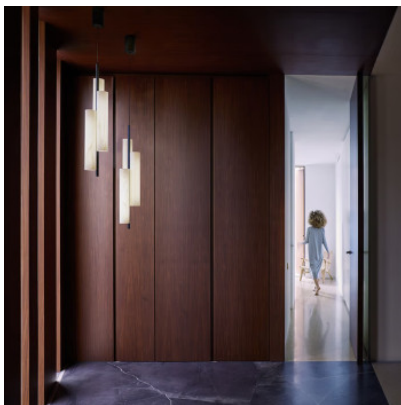

## LZF Lamps Black Note Triplet Suspension

LED pendant light LZF Black Note Triplet with shades made of wood veneer and metal structure. Diffuse light distribution. Dimmable 0-10V.

grey / black matt	1.404,00 €
MPN	BKNT TR S BK LED DIMO-10V 29
Luminous flux (lm)	914
ivory white / black matt	1.404,00 €
MPN	BKNT TR S BK LED DIMO-10V 20
Luminous flux (lm)	914
natural beech / black matt	1.404,00 €
MPN	BKNT TR S BK LED DIMO-10V 22
Luminous flux (lm)	914
natural cherry / black matt	1.404,00 €
MPN	BKNT TR S BK LED DIMO-10V 21
Luminous flux (lm)	914