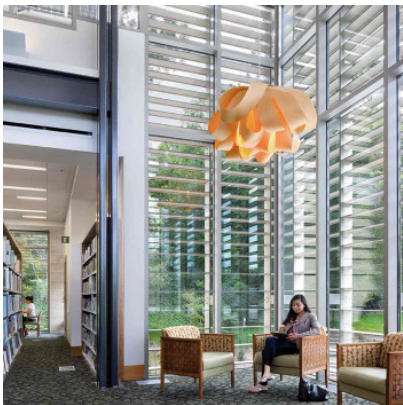

LZF Lamps Agatha Large Suspension

Suspension LZF Agatha SG of strips of natural wood veneer. Diffuse lighting. Ceiling rose of nickel matt. For E27 lamps. Phase-cut dimmable.

grey MPN	1.779,00 € MSRP 1.987,00 € ATA SG 29
ivory white MPN	1.779,00 € MSRP 1.987,00 € ATA SG 20
natural beech MPN	1.779,00 € MSRP 1.987,00 € ATA SG 22
natural cherry MPN	1.779,00 € MSRP 1.987,00 € ATA SG 21