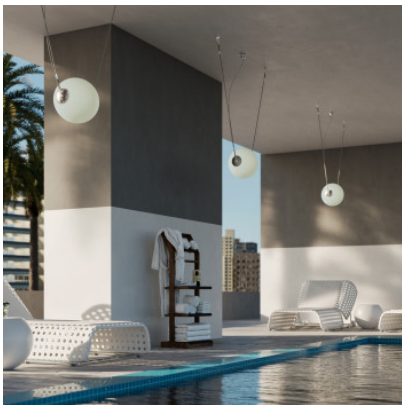

Lumina Perla 35

Lumina Perla 35	659,00 €
MPN	80022220
Base	E27
Dimmable	✓
Number of bulbs	1
Diameter	35 cm
Cable length	1,85 m
Diameter canopy	6,5 cm

11.05.2024 2:19:06

All prices shown include 19% VAT for deliveries to Deutschland excluding possible shipping costs.