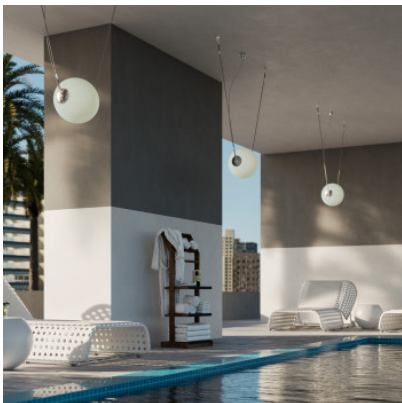

Lumina Perla 28

Lumina Perla 28	669,00 €
MPN	81022220
Base	E27
Dimmable	✓
Number of bulbs	1
Diameter	28,5 cm
Cable length	1,85 m
Diameter canopy	6,5 cm

11.05.2024 10:33:24

All prices shown include 19% VAT for deliveries to Deutschland excluding possible shipping costs.