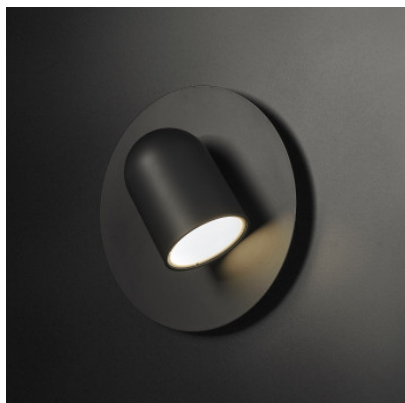

Lumina Perdue Wall Disc 19

LED battery light Lumina Perdue made of polycarbonate, ABS and PMMA with Wall Disc 19. Magnetic USB charging cable. Running time 7 - 26 hours. Charging time 4 hours. 3-stage touch dimmer (0%, 30%, 100%).

black matt MPN	319,00 €-MSRP-351,00-€ PRDM01010P00+PRDA0401OP
bronze MPN	319,00 €-MSRP-351,00-€ PRDM0129MT00+PRDA0401OP
champagne MPN	319,00 €-MSRP-351,00-€ PRDM0116MT00+PRDA0401OP
silver MPN	319,00 €-MSRP-351,00-€ PRDM0155MT00+PRDA0401OP
white matt MPN	319,00 €-MSRP-351,00-€ PRDM01020P00+PRDA0401OP