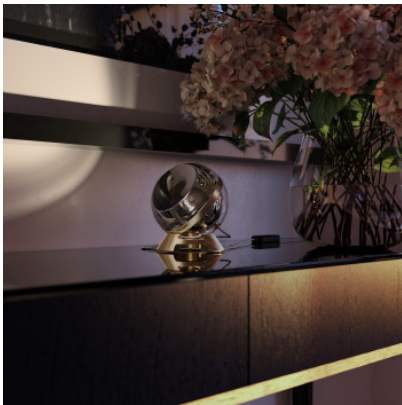

Lumina Limbus Eye

LED table lamp Lumina Limbus Eye made of sustainable and recyclable materials aluminium, steel and glass/crystal. With dimmer switch on the cable.

aluminium / aluminium MPN Luminous flux (lm)	649,00 €-MSRP-726,00-€ AT19122+19122K27 330
aluminium / black MPN Luminous flux (lm)	649,00 €-MSRP-726,00-€ AT19122+19101K27 330
aluminium / brass MPN Luminous flux (lm)	649,00 €-MSRP-726,00-€ AT19122+19150K27 330
black / aluminium MPN Luminous flux (lm)	649,00 €-MSRP-726,00-€ AT19101+19122K27 330
black / black MPN Luminous flux (lm)	649,00 €-MSRP-726,00-€ AT19101+19101K27 330
black / brass MPN Luminous flux (lm)	649,00 €-MSRP-726,00-€ AT19101+19150K27 330
brass / aluminium MPN Luminous flux (lm)	649,00 €-MSRP-726,00-€ AT19150+19122K27 330
brass / brass MPN Luminous flux (lm)	649,00 €-MSRP-726,00-€ AT19150+19150K27 330