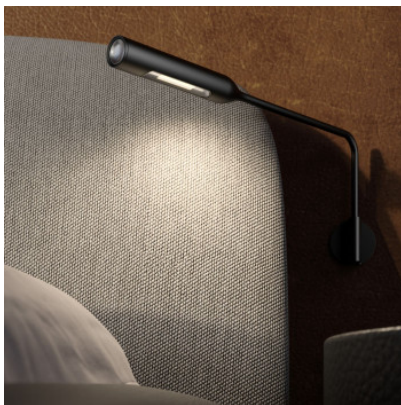

## Lumina Flo Wall

LED wall lamp Lumina Flo Wall aluminium and steel. Head rotatable by 300 degrees, arm swivable by 90 degrees to the left and right. With cable and plug, two-levels touch dimmer on the head.

black classic MPN	399,00 €-MSRP 440,00-€ 97501K27
red matt MPN	399,00 €-MSRP 440,00-€ 975030PK27
white matt MPN	399,00 €-MSRP 440,00-€ 975020PK27
yellow matt MPN	399,00 €-MSRP 440,00-€ 975050PK27
black soft-touch MPN	419,00 €-MSRP 470,00-€ 97501STK27
metallic bronze MPN	429,00 €-MSRP 482,00-€ 97529MTK27
nickel MPN	529,00 €-MSRP 589,00-€ 97544K27
gunmetal grey MPN	559,00 €-MSRP 625,00-€ 97532K27

Bulbs  
Dimensions

3W LED, 2700K, 140 lm, CRI>90  
Depth max. 36 cm, height 15 cm, head length 18 cm, diameter of wall mounting 5 cm, longueur du câble 165 cm, weight 0.55 kg.

01.05.2024 9:26:27

All prices shown include 19% VAT for deliveries to Deutschland excluding possible shipping costs.