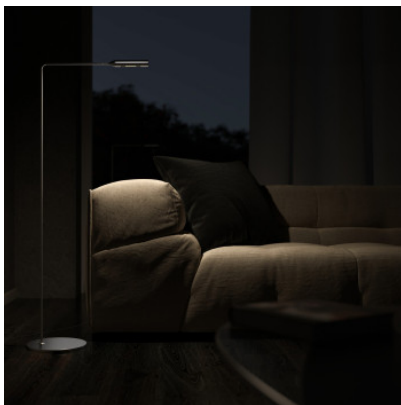

Lumina Flo Lounge

black classic MPN	569,00 €-MSRP-631,00-€ 97101K27
red matt MPN	569,00 €-MSRP-631,00-€ 971030PK27
white matt MPN	569,00 €-MSRP-631,00-€ 971020PK27
yellow matt MPN	569,00 €-MSRP-631,00-€ 971050PK27
black soft-touch MPN	619,00 €-MSRP-690,00-€ 971015TK27
metallic bronze MPN	669,00 €-MSRP-750,00-€ 97129MTK27
nickel MPN	919,00 €-MSRP-1.017,00-€ 97144K27
gunmetal grey MPN	999,00 €-MSRP-1.107,00-€ 97132K27

Bulbs 3W LED, 2700K, 140 lm, CRI>90
 Dimensions Height 100 cm, depth 42 cm, head length 18 cm, base diameter 23 cm, weight 2.7 kg.

29.04.2024 16:53:23

All prices shown include 19% VAT for deliveries to Deutschland excluding possible shipping costs.