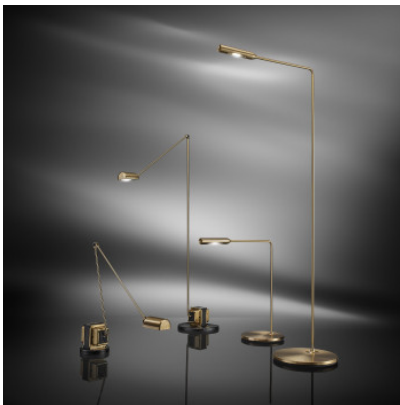

## Lumina Flo Floor Gold Edition

LED floor lamp Lumina Flo Floor made of lacquered aluminum and steel with a semi-gloss brushed "yellow gold" finish. Arm rotatable 120°, head rotatable 300°. With 2-step touch dimmer on the lamp head.

yellow gold brushed	1.689,00 € -MSRP 1.880,00 €
MPN	94545SLK27
Luminous flux (lm)	370

29.04.2024 15:06:33

All prices shown include 19% VAT for deliveries to Deutschland excluding possible shipping costs.