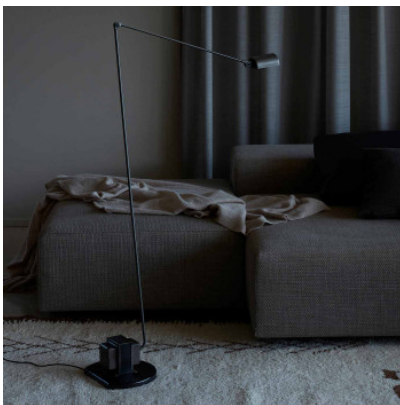

Lumina Daphine Terra Classic

black	499,00 €-MSRP-553,00-€
MPN	02C0120
white matt	499,00 €-MSRP-553,00-€
MPN	02C020P20
nickel	699,00 €-MSRP-779,00-€
MPN	02C4420

25.04.2024 8:48:36

All prices shown include 19% VAT for deliveries to Deutschland excluding possible shipping costs.