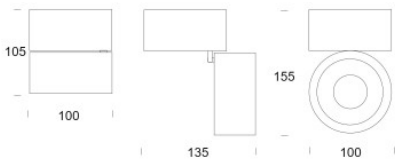

Lumexx Easy

LED spotlight Lumexx Easy W100 made of aluminum with 90° vertically and 355° horizontally rotatable lamp head. Beam angle 32°. Dimmable trailing edge.

black	159,00 € MSRP 200,00 €
MPN	2-215-05-2
EAN	5706872018116
Luminous flux (lm)	680
white	159,00 € MSRP 200,00 €
MPN	2-215-05-1
EAN	5706872018109
Luminous flux (lm)	680
bronze	189,00 € MSRP 239,00 €
MPN	2-215-05-4
EAN	5706872033133
Luminous flux (lm)	680
bronze brushed	189,00 € MSRP 239,00 €
MPN	2-215-05-6
EAN	5706872033461
Luminous flux (lm)	680
rose gold	189,00 € MSRP 239,00 €
MPN	2-215-05-5
EAN	5706872033355
Luminous flux (lm)	680
titanium	189,00 € MSRP 239,00 €
MPN	2-215-05-9
EAN	5706872033249
Luminous flux (lm)	680