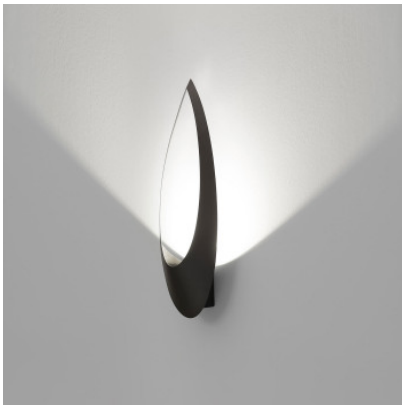

Lumen Center Italia Blum

The wall lamp Blum LED by Lumen Center Italia is a simple-kept, yet sculptural light which provides diffuse light and is perfectly suitable for accent lighting.

| | |
|-------------------|-----------------------------------|
| matt black MPN | 479,00 €-MSRP-547,00-€ BLU102L |
| matt white MPN | 479,00 €-MSRP-547,00-€ BLU106L |

Bulbs 15W LED, 220/240V, 1500 lm, 3000K, CRI>90
Dimensions Height 57 cm, width 21 cm, depth 11 cm

27.04.2024 12:57:18

All prices shown include 19% VAT for deliveries to Deutschland excluding possible shipping costs.