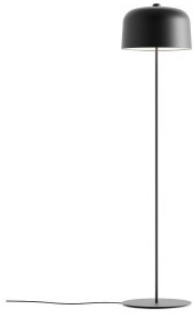

## Luceplan Zile Floor

The floor lamp Zile by Luceplan of PLA as steel directs the light downwards for a warm accent illumination. For E27 lamps. With switch and dimmer on the cable.

matt black MPN	589,00 €-MSRP-781,00-€ 1B020T40D001+1B020/200001
matt brick red MPN	589,00 €-MSRP-781,00-€ 1B020T40D013+1B020/200013
matt dove grey MPN	589,00 €-MSRP-781,00-€ 1B020T40D039+1B020/200039
matt white MPN	589,00 €-MSRP-781,00-€ 1B020T40D002+1B020/200002

Bulbs	1 x E27 LED lamp (height max. 16.6 cm, diameter max. 6.5 cm).
Dimensions	Height 171 cm, shade diameter 40 cm, base diameter 40 cm, weight 12.5 kg.