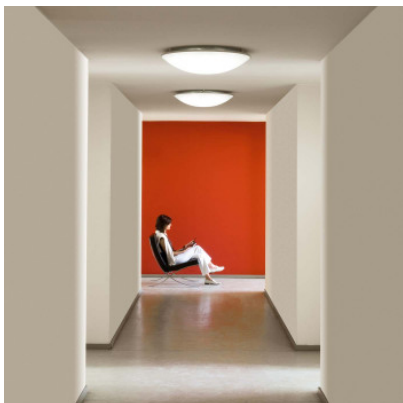

Luceplan Trama Parete/Soffitto

Wall/ceiling lamp Trama by Luceplan of aluminium and polycarbonate. Direct light distribution. Magnetic hinges for simply opening and closing the diffuser's cap. For E27 lamps. Phase-cut dimmable.

ø 50cm	299,00 €-MSRP-405,00-€
MPN	1D14A1PI0020
EAN	8032700611561
ø 64cm	359,00 €-MSRP-486,00-€
MPN	1D14A0000020
EAN	8032700611486

Bulbs
Dimensions

ø 50 cm: 3 x E27 LED. ø 64 cm: 3 x E27 LED.
Diameter 50 / 64 cm, depth 16 / 17 cm, weight 1.6
kg / 2.65 kg.