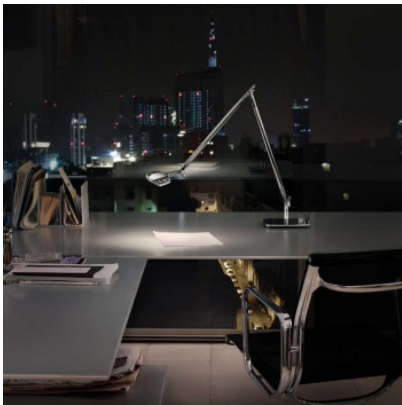

Luceplan Otto Watt Tavolo

LED table lamp Otto Watt by Luceplan of aluminium with flexible joints and head, rotatable by 360 degrees and providing direct, glare-free reading light. With dimmer on the head.

black MPN	439,00 €-MSRP-583,00-€ 1D720=N10001+1D72/1000001
white MPN	449,00 €-MSRP-601,00-€ 1D720=N10002+1D72/1000002
polished aluminium MPN	469,00 €-MSRP-626,00-€ 1D720=N10018+1D72/1000018

Bulbs 8W LED, 3.000K, 371 lm, CRI 80.
Dimensions Head 13 cm x 10.5 cm x 2 cm, arm length 47 cm + 42 cm, base 18.5 cm x 18.5 cm.