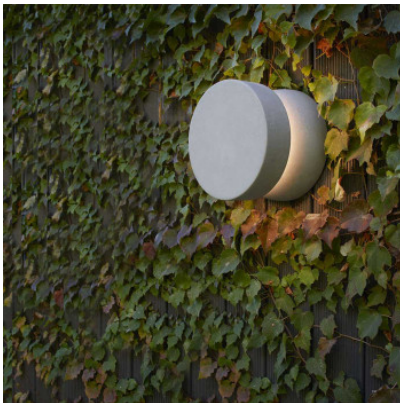

## Luceplan Nui Wall

LED outdoor wall light Nui Wall by Luceplan of concrete and diffuser of PMMA. Indirect lighting on exterior facades. Non-dimmable. IP65.

concrete grey  
MPN

419,00 €-MSRP-563,00-€  
1A020TD20028+1A020/020000

Bulbs  
Dimensions

10W LED, 3000K, CRI 90.  
Diameter 18.5 cm, depth 14 cm.

18.04.2024 3:42:17

All prices shown include 19% VAT for deliveries to Deutschland excluding possible shipping costs.