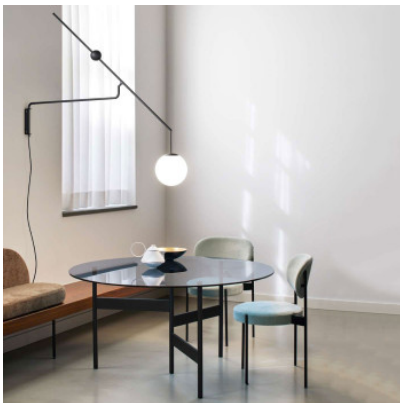

Luceplan Malamata Wall

Wall lamp Malamata by Luceplan with steel structure and diffuser of blown glass for diffuse light. Movable arm, height-adjustable by moving the counterweight. For E14 lamps. With dimmer on the cable.

matt black	699,00 €-MSRP-939,00-€
MPN	1B010A220001+1B010/100002
brass	969,00 €-MSRP-1.290,00-€
MPN	1B010A220030+1B010/100002

Bulbs 1 x E14 LED lamp (diameter max. 40 mm).
Dimensions Depth 152 cm, height wall fixation 20 cm, diffuser diameter 22 cm, cable length 2.5 m, weight 6 kg.