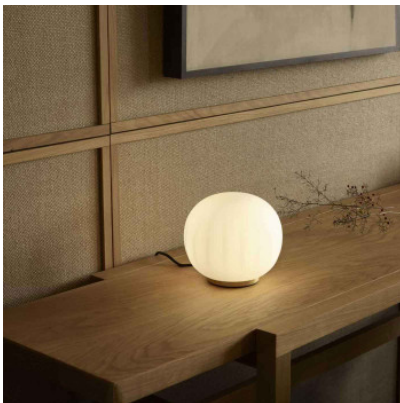

Luceplan Lita Tavolo

Table lamp Lita by Luceplan with metallic base and a satined glass diffuser with smooth relief lines. Diffuse lighting. 2 sizes. For G9 or E27 lamps. With dimmer on the cable.

ø 18cm, white-painted aluminium structure MPN	199,00 €-MSRP-263,00-€ 1D920V180000 + 1D920/200002
ø 18cm, brass structure MPN	219,00 €-MSRP-296,00-€ 1D920V180030 + 1D920/200002
ø 30cm, white-painted aluminium structure MPN	259,00 €-MSRP-349,00-€ 1D920V300000+1D920/300002
ø 30cm, brass structure MPN	279,00 €-MSRP-375,00-€ 1D920V300030+1D920/300002

Bulbs
Dimensions

ø 18 cm: 1 x G9 LED lamp. ø 30 cm: 1 x E27 LED lamp.
 ø 18 cm: height 16 cm, diffuser diameter 18 cm, diffuser
 height 15 cm, base diameter 10 cm. ø 30 cm: height 27
 cm, diffuser diameter 30 cm, diffuser height 25 cm, base
 diameter 15 cm.