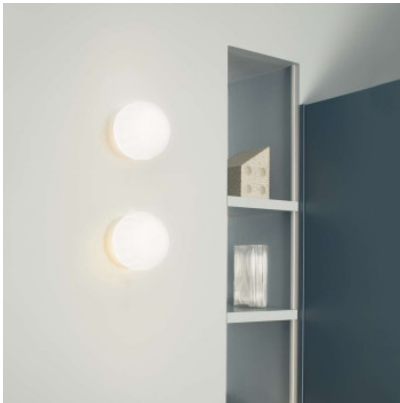

Luceplan Lita Parete/Soffitto

Wall/ceiling lamp Lita by Luceplan made of fiber-reinforced synthetics and diffuser of opaline white, satined glass. Diffuse lighting. Two sizes. For G9 or E27 lamps. Phase-cut dimmable.

ø 18cm MPN	129,00 €-MSRP 174,00 € 1D920P180000 + 1D920/200002
ø 30cm MPN	189,00 €-MSRP 249,00 € 1D920P300000+1D920/300002

Bulbs ø 18 cm: 1 x G9 LED lamp. ø 30cm: 1 x E27 LED lamp.
Dimensions Diameter 18 cm / 30 cm, depth 15 cm / 26 cm.