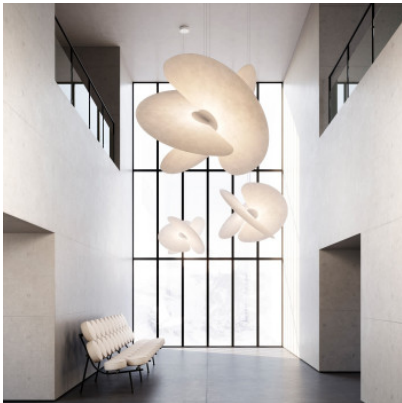

Luceplan Levante Small

LED pendant lamp Luceplan Levante Small with aluminum structure and 3 diffusers made of a new material for design that comes from the food sector. Dimmable trailing edge.

---

white	919,00 € ~~MSRP 1.232,00 €~~
MPN	A06/1T+A06C1
Luminous flux (lm)	1230

06.05.2024 18:54:15

All prices shown include 19% VAT for deliveries to Deutschland excluding possible shipping costs.