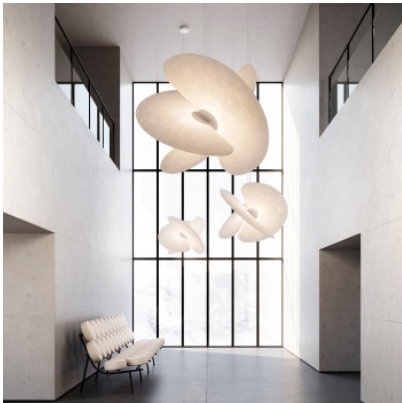

Luceplan Levante Large

LED pendant lamp Luceplan Levante Large with aluminum structure and 3 diffusers made of a new material for design that comes from the food sector. Dimmable trailing edge.

white	1.399,00 € -MSRP 1.873,00 €
MPN	A06/2T+A06C2
Luminous flux (lm)	2460