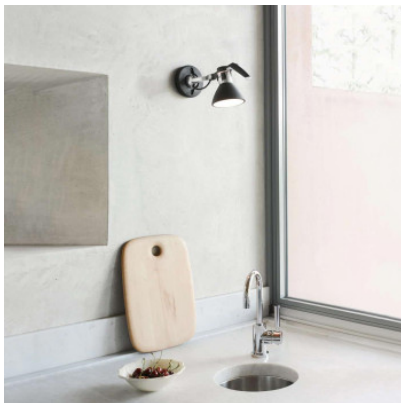

## Luceplan Fortebraccio Spot

Wall/ceiling lamp Luceplan Fortebraccio Spot of metal with handle of polycarbonate. Head swivable by 90 degrees. Direct lighting. For E14 or E27 lamp. With switch on the handle.