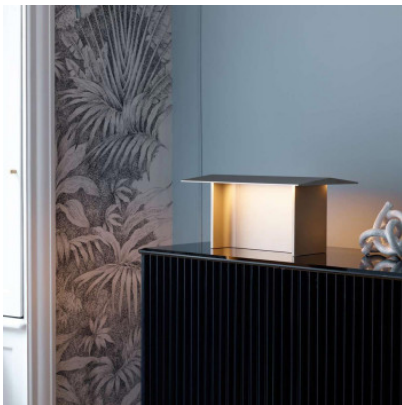

## Luceplan Fienile Tavolo

LED table lamp Fienile by Luceplan of aluminium with diffuser of polycarbonate produces a warm, downwards directed light. With touch dimmer on the light body.

Prosecco	909,00 € -MSRP 1.219,00 €
MPN	1D980=W10028
EAN	8056304368102

Bulbs	19W LED, 2700K, 1036 lm, CRI 90.
Dimensions	Height 22 cm, width 45 cm, depth 28 cm, base depth 15 cm.

02.05.2024 7:14:16

All prices shown include 19% VAT for deliveries to Deutschland excluding possible shipping costs.