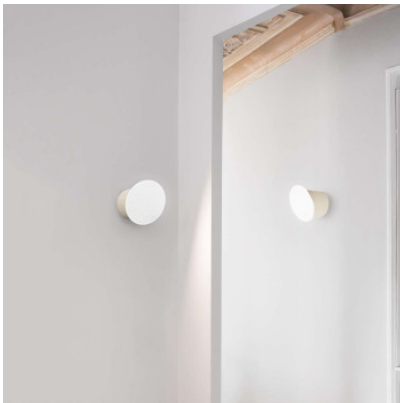

Luceplan Écran In & Out LED

LED wall lamp Luceplan Ecran In & Out for outdoor and indoor areas of water-tight polycarbonate. Direct light distribution,, diffuse illumination. Phase-cut dimmable. IP65.

white	199,00 € MSRP 267,00 €
MPN	1D670PN10002
EAN	8051414548451

Bulbs	8W LED, 3.000K, 298 lm (white) / 226 lm (sandy), CRI 80.
Dimensions	Diameter 18,5 cm, depth 14,5 cm.

26.04.2024 12:15:56

All prices shown include 19% VAT for deliveries to Deutschland excluding possible shipping costs.