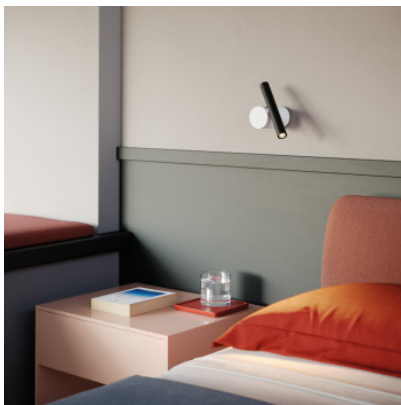

Luceplan Doi Ceiling/Wall

LED wall/ceiling light Luceplan Doi Parete/Soffitto with iron structure and aluminum cylinder. Can be rotated 340° and tilted 265°. Dimmable trailing edge.

black matt	329,00 €-MSRP 436,00 €
MPN	1A050ADW0001
EAN	8050593523907
Luminous flux (lm)	291
black matt / brass	329,00 €-MSRP 436,00 €
MPN	1A050ADW0030
EAN	8050593523921
Luminous flux (lm)	291
black matt / white matt	329,00 €-MSRP 436,00 €
MPN	1A050ADW0098
EAN	8050593523945
Luminous flux (lm)	291
white matt	329,00 €-MSRP 436,00 €
MPN	1A050ADW0002
EAN	8050593523914
Luminous flux (lm)	291
white matt / black matt	329,00 €-MSRP 436,00 €
MPN	1A050ADW0035
EAN	8050593523938
Luminous flux (lm)	291