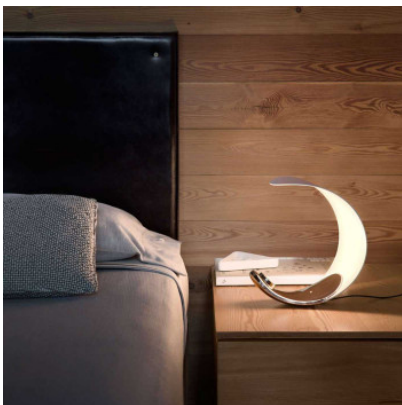

Luceplan Curl Tavolo

LED table lamp Luceplan Curl made of plastic and aluminium. White reflector, mirrored base. Indirect mood light. With touch dimmer.

mirror	289,00 € MSRP 383,00 €
MPN	1D760N100018
EAN	8051414548550

Bulbs	8W LED, 3.000K, 249lm, CRI 80.
Dimensions	Height 26 cm, width 21 cm, depth 23 cm.

17.04.2024 17:35:43

All prices shown include 19% VAT for deliveries to Deutschland excluding possible shipping costs.