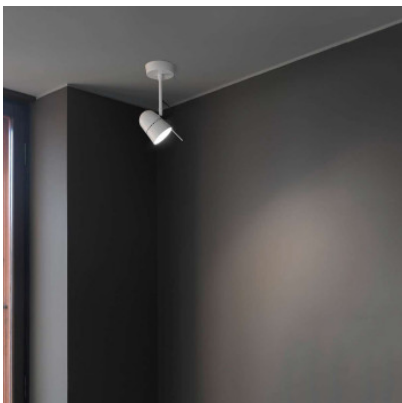

Luceplan Counterbalance Spot

LED wall/ceiling lamp Luceplan Counterbalance Spot of steel and aluminium. Head rotatable by 360 degrees and tiltable by 90 degrees. Direct lighting. With switch on the head.

black	379,00 €-MSRP-513,00-€
MPN	1D73NA100001
EAN	8050593520685

white	379,00 €-MSRP-513,00-€
MPN	1D73NA100003
EAN	8050593520692

Bulbs	12W LED, 2,700K, 619 lm, CRI 90.
Dimensions	Shade diameter 8.5 cm, depth 28 cm, diameter of wall fixation 11.7 cm, weight 0.8 kg.