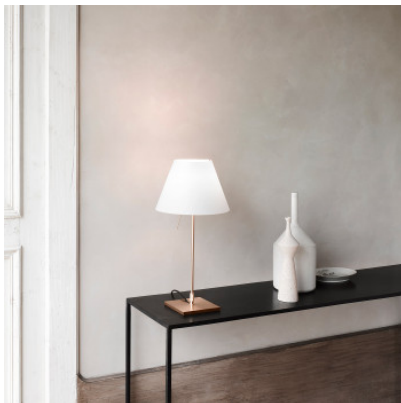

Luceplan Costanzina Tavolo Brass

Table lamp Costanzina Brass by Luceplan with brass stem and polycarbonate shade in many different colours. For E14 lamps. With switch on the shade.

white MPN	279,00 €-MSRP-378,00-€ 1D13=NP00030+9D1331437702
comfort green MPN	289,00 €-MSRP-388,00-€ 1D13=NP00030+9D1331437737
edgy pink MPN	289,00 €-MSRP-388,00-€ 1D13=NP00030+9D1331437724
mistic white MPN	289,00 €-MSRP-388,00-€ 1D13=NP00030+9D1331437734
petroleum blue MPN	289,00 €-MSRP-388,00-€ 1D13=NP00030+9D1331437736
primary red MPN	289,00 €-MSRP-388,00-€ 1D13=NP00030+9D1331437708
shaded stone MPN	289,00 €-MSRP-388,00-€ 1D13=NP00030+9D1331437739
smart yellow MPN	289,00 €-MSRP-388,00-€ 1D13=NP00030+9D1331437706
soft skin MPN	289,00 €-MSRP-388,00-€ 1D13=NP00030+9D1331437738
concrete grey MPN	299,00 €-MSRP-397,00-€ 1D13=NP00030+9D1331437705
liquorice black MPN	299,00 €-MSRP-397,00-€ 1D13=NP00030+9D1331437701

Bulbs 1 x E14 LED.
Dimensions Shade diameter 26 cm, shade height 17 cm, total height 51 cm, base 14 x 14 cm.

19.04.2024 21:50:06

All prices shown include 19% VAT for deliveries to Deutschland excluding possible shipping costs.