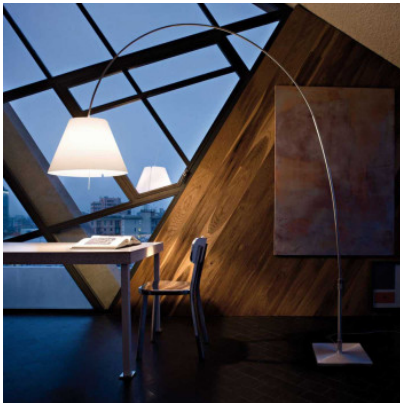

Luceplan Lady Costanza Terra Alu

Arched Lady Costanza by Luceplan with height-adjustable aluminium structure and polycarbonate shade. Base rotatable by 360 degrees. For E27 lamps. With switch on the head.

white	1.179,00 € -MSRP 1.578,00 €
MPN	1D13GEI00020+1D13GE/01002
primary red	1.269,00 € -MSRP 1.687,00 €
MPN	1D13GEI00020+1D13GE/01008
black	1.289,00 € -MSRP 1.716,00 €
MPN	1D13GEI00020+1D13GE/01001

Bulbs 1 x E27 LED.
 Dimensions Shade diameter 50 cm, shade height 35 cm, total height 2,17 m - 2,5 m, base 36 x 36 cm.