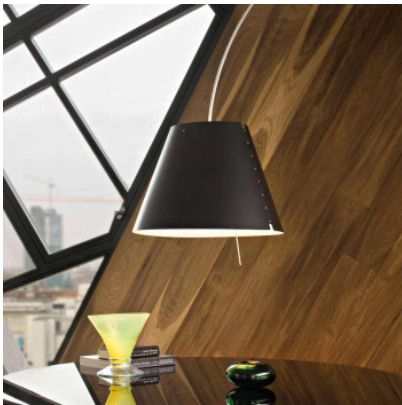

Luceplan Lady Costanza Parete with Dimmer

Wall lamp Luceplan Lady Costanza with polycarbonate shade and height-adjustable aluminium stem. Stem rotatable by nearly 180 degrees. For E27 lamp. With switch on the shade.

Bulbs
Dimensions

1 x E27 LED.
Shade diameter 50 cm, shade height 35 cm, total height
2.15 cm - 2.48 m, depth 1.91 m.

26.04.2024 19:17:58

All prices shown include 19% VAT for deliveries to Deutschland excluding possible shipping costs.